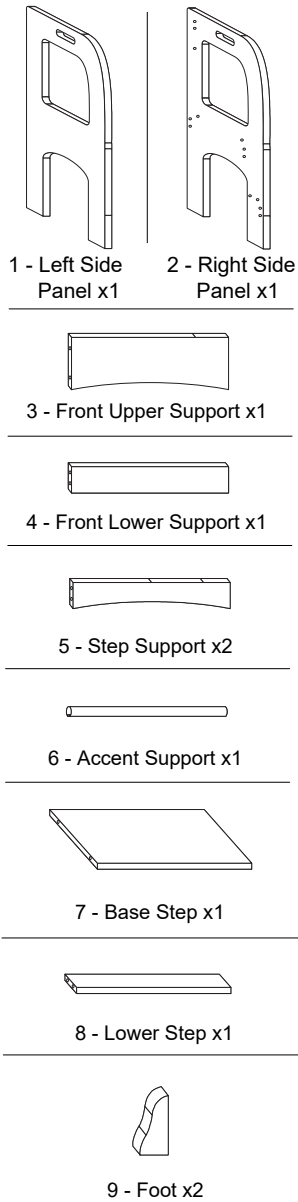

USE AND MAINTENANCE

- Use on level surfaces only
- Because this product needs assembly, it is prone to working itself loose from time to time depending on the use. Please take the time to check that all connections are still tight and working properly for safety.
- Only clean using a damp cloth and mild detergent, do not use bleach or abrasive cleaners.

Kids On the Rise Stool

PART LIST

HARDWARE

A - Screw x16

B - Wood Dowel x14

Assembly Instructions